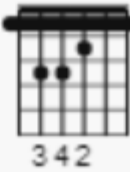

C

Am

G7

F

G

C7

D7

G#7

C#

A#m

F#

G#