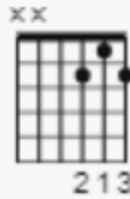

C

Am

G7

F

G

C7

D7

G#7

C#

A#m

F#

G#