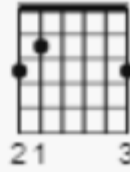

C

Am

G7

F

G

C7

D7

G#7

C#

A#m

F#

G#