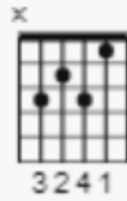

**C** **Am**  
Dream lover, where are you - with a love oh so true,  
And a hand that I can hold, to feel you near when I grow old?

**[CHORUS]**

**F** **C**  
*Someday, I don't know how, I hope she'll hear my plea*  
**D7 G7 N.C. G7**  
*Some way, I don't know how, She'll bring her love to me*

**C# G#7 C# F#**  
Because I want a girl to call my own  
**C# A#m F# G# C#**  
I want a dream lover so I don't have to dream alone.

**A#m C#**  
Please don't make me dream alone.  
I beg you don't make me dream alone.  
No, I don't wanna dream alone.

C

Am

G7

F

G

C7

D7

G#7