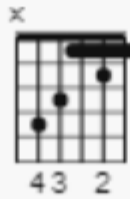

C

Am

G7

F

G

C7

D7

G#7

C#

A#m

F#

G#