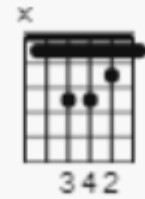

C

Am

G7

F

G

C7

D7

G#7

C#

A#m

F#

G#