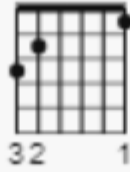

C

Am

G7

F

G

C7

D7

G#7

C#

A#m

F#

G#