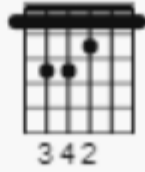

C

Am

G7

F

G

C7

D7

G#7

C#

A#m

F#

G#