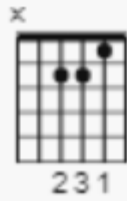

C

Am

G7

F

G

C7

D7

G#7

C#

A#m

F#

G#