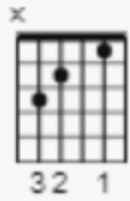

C

Am

G7

F

G

C7

D7

G#7

C#

A#m

F#

G#